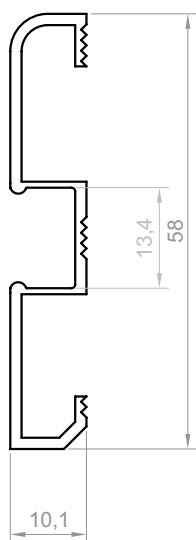

TECHNICAL DRAWING WITH DIMENSIONS

1:1

COVERS (CLICK-FIT)

C1

C4

C13

P15-1

Product code: 8615102

EAN code: 5904996204167

PROFILE TYPE

skirting board

LED TAPE WIDTH

up to 12 mm

COLOUR VERSIONS

painted in white
 painted in black
 anthracite grey
 others - on demand

LENGTH

1000 mm
 2000 mm
 3000 mm
 4000-6000 mm
 (on demand)

INSTALLATION INSTRUCTIONS

END CAPS

plastic end caps P15-1+C13

INSTALLATION

glue

P15-1