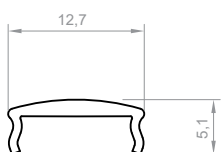

TECHNICAL DRAWING WITH DIMENSIONS

1:1

COVERS (CLICK-FIT)

C1

C4

C13

P15-1

Product code: 8615102

EAN code: 5904996204167

PROFILE TYPE

skirting board

LED TAPE WIDTH

up to 12 mm

COLOUR VERSIONS

painted in white
 painted in black
 anthracite grey
 others - on demand

LENGTH