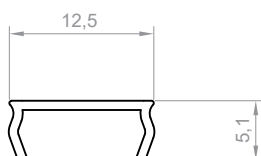

TECHNICAL DRAWING WITH DIMENSIONS

1:1

COVERS (CLICK-FIT)

C1

C4

C13

P15-1

Product code: 8615102

EAN code: 5904996204167

PROFILE TYPE

skirting board

LED TAPE WIDTH

up to 12 mm

COLOUR VERSIONS

painted in white
 painted in black
 anthracite grey
 others - on demand

LENGTH

1000 mm
 2000 mm
 3000 mm
 4000-6000 mm
 (on demand)

INSTALLATION INSTRUCTIONS

END CAPS

plastic end caps P15-1+C13

INSTALLATION

glue

P15-1