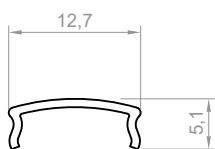

TECHNICAL DRAWING WITH DIMENSIONS

1:1

COVERS (CLICK-FIT)

C1

C4

C13

P15-1

Product code: 8615102

EAN code: 5904996204167

PROFILE TYPE

skirting board

LED TAPE WIDTH

up to 12 mm

COLOUR VERSIONS

painted in white
 painted in black
 anthracite grey
 others - on demand

LENGTH