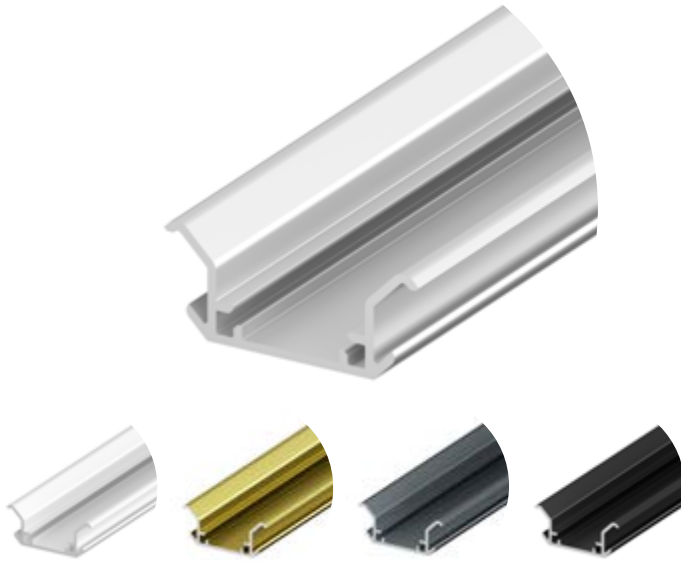

# P11-3

Product code: 8611302  
EAN code: 5904996208653

**PROFILE TYPE**

waterproof

**LED TAPE WIDTH**

up to 10 mm

**COLOUR VERSIONS**

silver anodised  
painted in white  
painted in gold  
painted in black  
anthracite grey  
others - on demand

**LENGTH**

1000 mm  
2000 mm  
3000-6000 mm  
(on demand)

**TECHNICAL DRAWING WITH DIMENSIONS**

1:1

**INSTALLATION INSTRUCTIONS**

silicon glue

**COVERS**

C5

**INSTALLATION**

silicon

glue