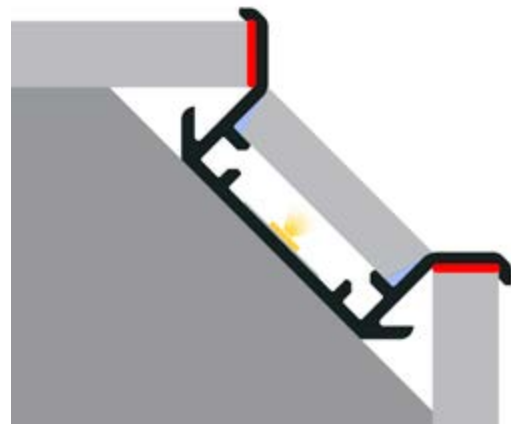

# P11-3

Product code: 8611302  
EAN code: 5904996208653

**PROFILE TYPE**

waterproof

**LED TAPE WIDTH**

up to 10 mm

**COLOUR VERSIONS**

silver anodised  
painted in white  
painted in gold  
painted in black  
anthracite grey  
others - on demand

**LENGTH**

1000 mm  
2000 mm  
3000-6000 mm  
(on demand)

**TECHNICAL DRAWING WITH DIMENSIONS**

1:1

**INSTALLATION INSTRUCTIONS**

silicon glue

**COVERS**

C5

**INSTALLATION**

silicon

glue