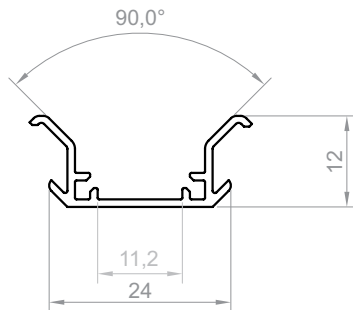

# P11-3

Product code: 8611302  
EAN code: 5904996208653

**PROFILE TYPE**

waterproof

**LED TAPE WIDTH**

up to 10 mm

**COLOUR VERSIONS**

silver anodised  
painted in white  
painted in gold  
painted in black  
anthracite grey  
others - on demand

**LENGTH**

1000 mm  
2000 mm  
3000-6000 mm  
(on demand)

**TECHNICAL DRAWING WITH DIMENSIONS**

1:1

**INSTALLATION INSTRUCTIONS**

silicon glue

**COVERS**

C5