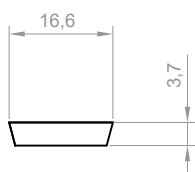

**LENGTH**

1000 mm  
2000 mm  
3000-6000 mm  
(on demand)

**TECHNICAL DRAWING WITH DIMENSIONS**

1:1

**INSTALLATION INSTRUCTIONS**

silicon glue

**COVERS**

C5