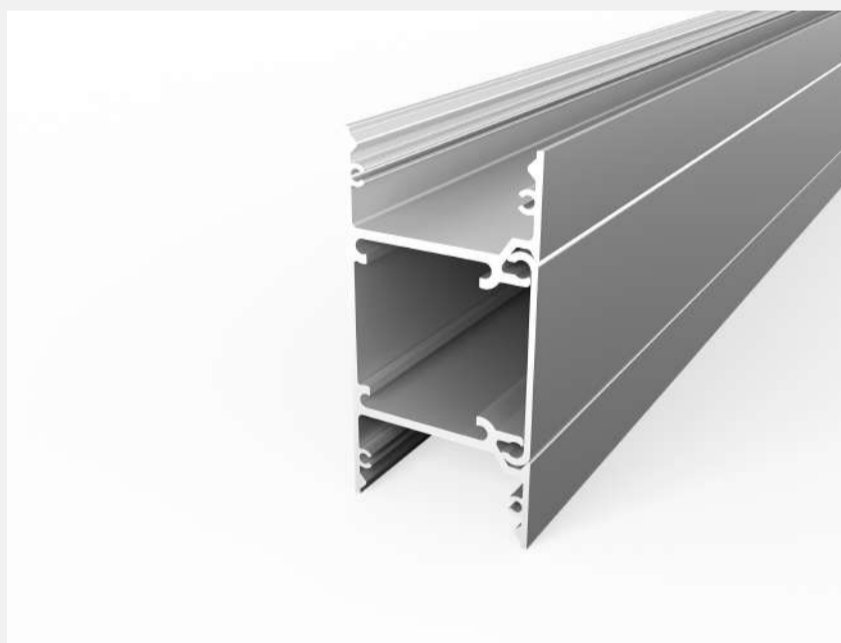

STANDARD PROFILES

PREMIUM Lighting solutions at your fingertips

NEW

TECHLIGHT - LED PROFILES

DIRECT/INDIRECT LIGHT LINE

PROFILES

P 22-10