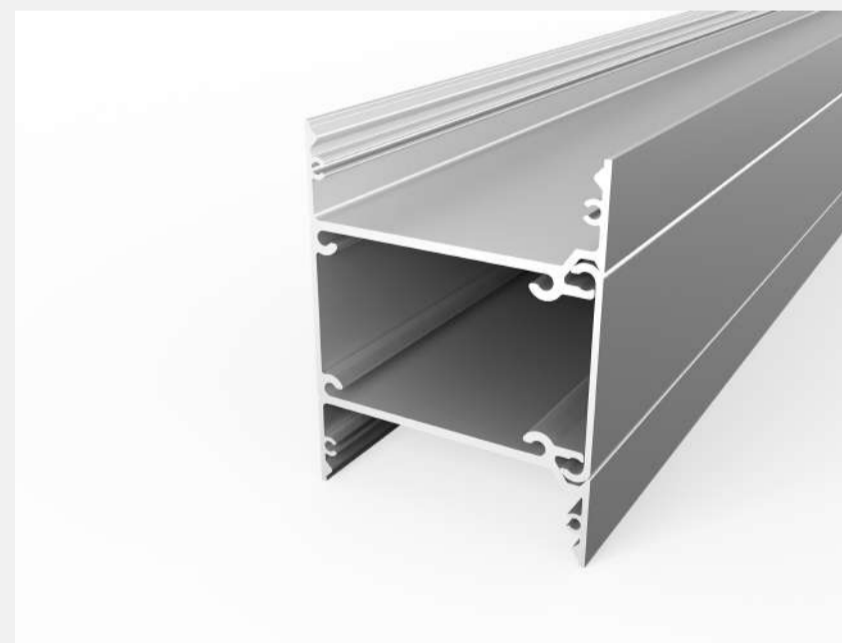

STANDARD PROFILES

PREMIUM Lighting solutions at your fingertips

NEW

TECHLIGHT - LED PROFILES

DIRECT/INDIRECT LIGHT LINE

PROFILES

P 23-10