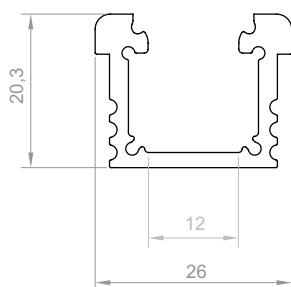

P24-3

PROFILE TYPE

waterproof (walk over)

COLOUR VERSIONS

silver anodised
painted in white
painted in black
anthracite grey
others - on demand

LED TAPE WIDTH

up to 12 mm

LENGTH

1000 mm, 2000 mm, 3000 mm
4000-6000 mm (on demand)

PROFILE COVERS

C5, C24

NEW