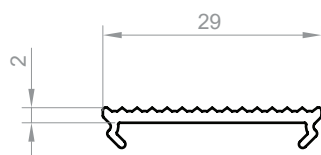

C7 PRISM

COLOUR - TRANSMITTANCE

☐ Prism UGR<19; 90,5%

LENGTH

1000 mm
2000 mm
3000 mm

TO PROFILE

P3-3, P22-1, P22-2, P22-3, P22-7, P22-8, P22-10, GK22-7