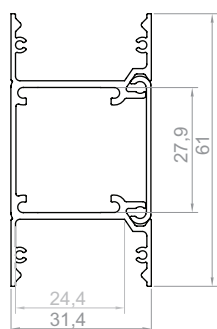

P22-10

PROFILE TYPE

architectural

COLOUR VERSIONS

silver anodised
painted in white
painted in black
anthracite grey
others - on demand

LED TAPE WIDTH

up to 3x8 mm
up to 2x12 mm

LENGTH

1000 mm, 2000 mm, 3000 mm
4000-6000 mm (on demand)

PROFILE COVERS

C7, C7 prism, C7 aluminium