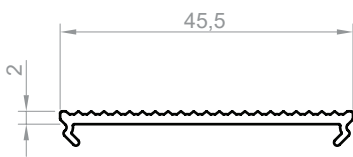

C6 PRISM

COLOUR - TRANSMITTANCE

☐ Prism UGR<19; 90,5%

LENGTH

1000 mm
2000 mm
3000 mm

TO PROFILE

P20-1, P21-1, P23-1, P23-2, P23-3, P23-7, P23-8, P23-10, P26-2, P26-3, GK23-7