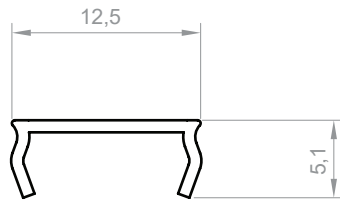

C13

COLOUR - TRANSMITTANCE

☐ Transparent	98%	1000 mm
☐ Opal	70%	2000 mm
☐ Matt Opal	63%	3000 mm
☐ Black	38%	10 m (roll)
☐ Montage	0%	

LENGTH

TO PROFILE

P2-1, P2-2, P3-1, P3-4, P4-1, P4-3, P4-10, P5-1, P5-2, P5-4, P5-10, P6-1, P6-2, P6-2.5, P6-3, P6-5, P7-1, P8-1, P10-1, P15-1, P16-1, P17-1, P17-2, P17-3, P17-4, P18-1, P18-2, P18-3, P18-4, P19-1, P26-1, P26-2, P26-3, GK4-1, GK4-2, GK6-3, GK18-3, GK26-3