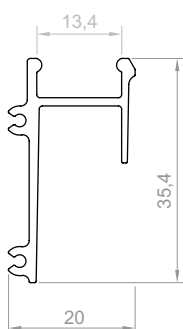

GK4-2

PROFILE TYPE

surface

LED TAPE WIDTH

up to 12 mm

COLOUR VERSIONS

silver anodised
painted in white
painted in black
anthracite grey
others - on demand

LENGTH

1000 mm, 2000 mm, 3000 mm
4000-6000 mm (on demand)

PROFILE COVERS

C1, C4, C13