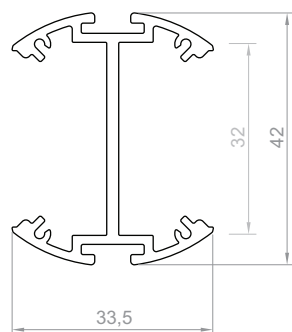

P22-8

PROFILE TYPE

suspended

COLOUR VERSIONS

silver anodised
painted in white
painted in black
anthracite grey
others - on demand

LED TAPE WIDTH

up to 12 mm

LENGTH

1000 mm, 2000 mm, 3000 mm
4000-6000 mm (on demand)

PROFILE COVERS

C7, C7 prism, C7 aluminium