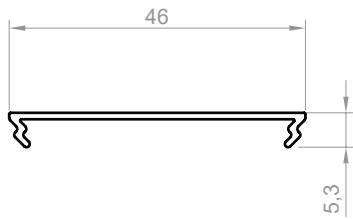

C6

COLOUR - TRANSMITTANCE

☐ Transparent	98%	1000 mm
☐ Opal	70%	2000 mm
☐ Matt Opal	63%	3000 mm
☐ Black	38%	10 m (roll)
☐ Montage	0%	
☐ Aluminium	0%	

LENGTH

TO PROFILE

P20-1, P21-1, P23-1, P23-2, P23-3, P23-7, P23-8, P23-10, P26-2, P26-3, GK23-7