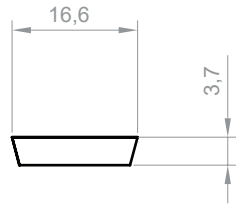

C5

COLOUR - TRANSMITTANCE

☐ Transparent	98%	1000 mm
☐ Opal	70%	2000 mm
		3000 mm

LENGTH

TO PROFILE

P11-1, P11-2, P11-3, P24-1, P24-3