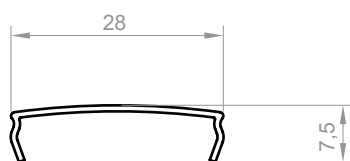

TO PROFILE

P2-1, P2-2, P3-1, P3-4, P4-1, P4-3, P4-10, P5-1, P5-2, P5-4, P5-10, P6-1, P6-2, P6-2.5, P6-3, P6-5, P7-1, P8-1, P10-1, P15-1, P16-1, P17-1, P17-2, P17-3, P17-4, P18-1, P18-2, P18-3, P18-4, P19-1, P26-1, P26-2, P26-3, GK4-1, GK4-2, GK6-3, GK18-3, GK26-3

C2