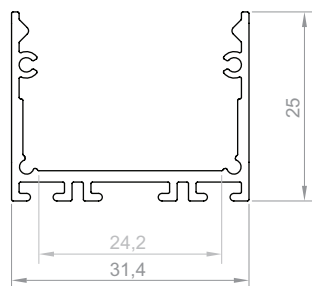

P22-3

PROFILE TYPE

architectural

COLOUR VERSIONS

silver anodised
painted in white
painted in gold
painted in black
anthracite grey
others - on demand

LED TAPE WIDTH

up to 3x8 mm
up to 2x12 mm

LENGTH

1000 mm, 2000 mm, 3000 mm
4000-6000 mm (on demand)

PROFILE COVERS

C7, C7 prism, C7 aluminium