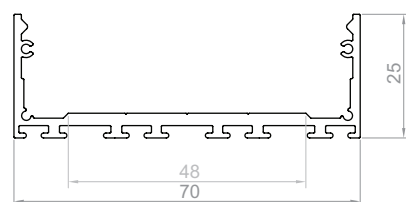

P27-3

PROFILE TYPE

architectural

COLOUR VERSIONS

silver anodised
painted in white
painted in black
anthracite grey
others - on demand

LED TAPE WIDTH

up to 6x8 mm
up to 5x10 mm
up to 4x12 mm

LENGTH

1000 mm, 2000 mm, 3000 mm
4000-6000 mm (on demand)

PROFILE COVERS

C16, C16 aluminium