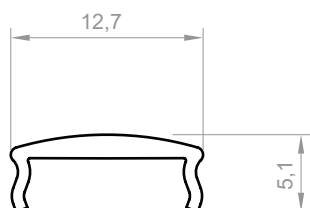

TO PROFILE

P13-1, P14-1

C4