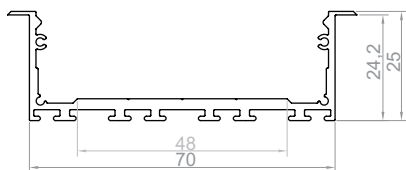

P27-1

PROFILE TYPE

architectural

COLOUR VERSIONS

silver anodised
painted in white
painted in black
anthracite grey
others - on demand

LED TAPE WIDTH

up to 6x8 mm
up to 5x10 mm
up to 4x12 mm

LENGTH

1000 mm, 2000 mm, 3000 mm
4000-6000 mm (on demand)

PROFILE COVERS

C16, C16 aluminium