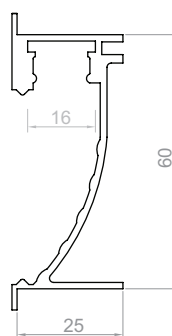

P26-2

PROFILE TYPE

architectural

COLOUR VERSIONS

silver anodised
painted in white
painted in black
anthracite grey
others - on demand

LED TAPE WIDTH

up to 12 mm

LENGTH

1000 mm, 2000 mm, 3000 mm
4000-6000 mm (on demand)

PROFILE COVERS

C1, C4, C6, C13, C6 aluminium