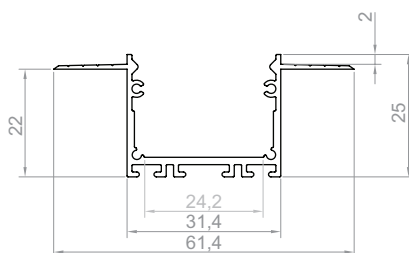

P22-7

PROFILE TYPE

architectural

COLOUR VERSIONS

silver anodised
painted in white
painted in black
anthracite grey
others - on demand

LED TAPE WIDTH

up to 3x8 mm
up to 2x12 mm

LENGTH

1000 mm, 2000 mm, 3000 mm
4000-6000 mm (on demand)

PROFILE COVERS

C7, C7 prism, C7 aluminium