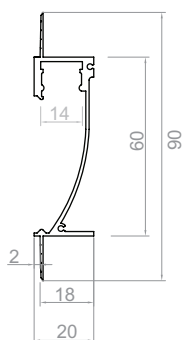

GK26-3

PROFILE TYPE

recessed

LED TAPE WIDTH

up to 12 mm

COLOUR VERSIONS

silver anodised
painted in white
painted in black
anthracite grey
others - on demand

LENGTH

1000 mm, 2000 mm, 3000 mm
4000-6000 mm (on demand)

PROFILE COVERS

C1, C4, C13