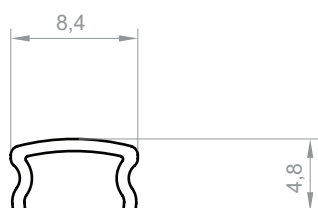

C10

COLOUR - TRANSMITTANCE

☐ Transparent	98%	1000 mm
☐ Opal	70%	2000 mm
☒ Black	38%	3000 mm
		10 m (roll)

LENGTH

TO PROFILE

P4-2, P6-6, P12-2