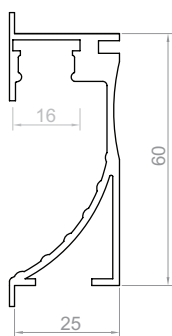

P26-1

PROFILE TYPE

architectural

COLOUR VERSIONS

silver anodised
painted in white
painted in black
anthracite grey
others - on demand

LED TAPE WIDTH

up to 12 mm

LENGTH

1000 mm, 2000 mm, 3000 mm
4000-6000 mm (on demand)

PROFILE COVERS

C1, C4, C13