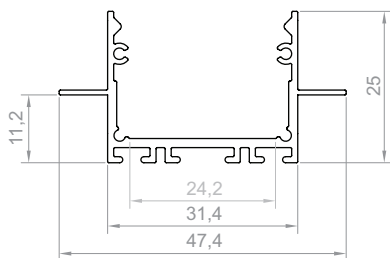

P22-2

PROFILE TYPE

architectural

COLOUR VERSIONS

silver anodised
painted in white
painted in black
anthracite grey
others - on demand

LED TAPE WIDTH

up to 3x8 mm
up to 2x12 mm

LENGTH

1000 mm, 2000 mm, 3000 mm
4000-6000 mm (on demand)

PROFILE COVERS

C7, C7 prism, C7 aluminium