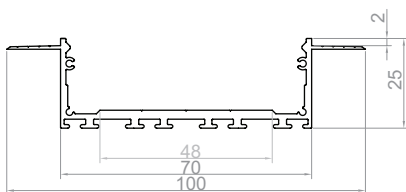

P27-7

PROFILE TYPE

architectural

COLOUR VERSIONS

silver anodised
painted in white
painted in black
anthracite grey
others - on demand

LED TAPE WIDTH

up to 6x8 mm
up to 5x10 mm
up to 4x12 mm

LENGTH

1000 mm, 2000 mm, 3000 mm
4000-6000 mm (on demand)

PROFILE COVERS

C16, C16 aluminium