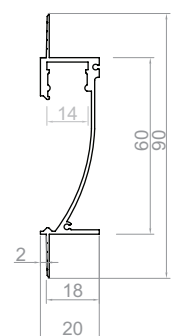

P26-3

PROFILE TYPE

architectural

COLOUR VERSIONS

silver anodised
painted in white
painted in black
anthracite grey
others - on demand

LED TAPE WIDTH

up to 12 mm

LENGTH

1000 mm, 2000 mm, 3000 mm
4000-6000 mm (on demand)

PROFILE COVERS

C1, C4, C6, C13, C6 aluminium