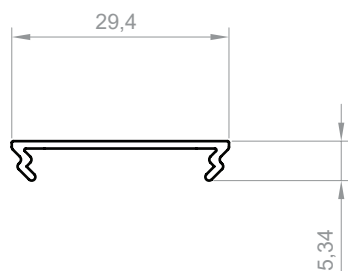

C7

COLOUR - TRANSMITTANCE

☐ Transparent	98%	1000 mm
☐ Opal	70%	2000 mm
☐ Matt Opal	63%	3000 mm
☐ Black	38%	10 m (roll)
☐ Montage	0%	
☐ Aluminium	0%	

LENGTH

TO PROFILE

P3-3, P22-1, P22-2, P22-3, P22-7, P22-8, P22-10, GK22-7