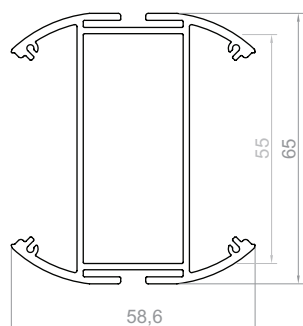

P23-8

PROFILE TYPE

suspended

COLOUR VERSIONS

silver anodised
painted in white
painted in black
anthracite grey
others - on demand

LED TAPE WIDTH

up to 12 mm

LENGTH

1000 mm, 2000 mm, 3000 mm
4000-6000 mm (on demand)

PROFILE COVERS

C6, C6 prism, C6 aluminium