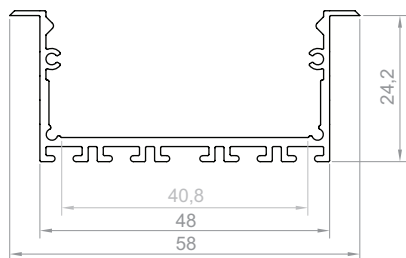

P23-1

PROFILE TYPE

architectural

COLOUR VERSIONS

silver anodised
painted in white
painted in black
anthracite grey
others - on demand

LED TAPE WIDTH

up to 5x8 mm
up to 4x10 mm
up to 3x12 mm

LENGTH

1000 mm, 2000 mm, 3000 mm
4000-6000 mm (on demand)

PROFILE COVERS

C6, C6 prism, C6 aluminium