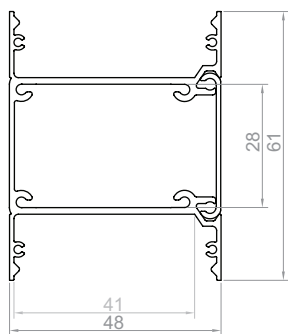

P23-10

PROFILE TYPE

architectural

COLOUR VERSIONS

silver anodised
painted in white
painted in black
anthracite grey
others - on demand

LED TAPE WIDTH

up to 5x8 mm
up to 4x10 mm
up to 3x12 mm

LENGTH

1000 mm, 2000 mm, 3000 mm
4000-6000 mm (on demand)

PROFILE COVERS

C6, C6 prism, C6 aluminium