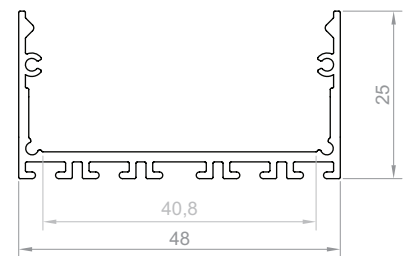

P23-3

PROFILE TYPE

architectural

COLOUR VERSIONS

silver anodised
painted in white
painted in gold
painted in black
anthracite grey
others - on demand

LED TAPE WIDTH

up to 5x8 mm
up to 4x10 mm
up to 3x12 mm

LENGTH

1000 mm, 2000 mm, 3000 mm
4000-6000 mm (on demand)

PROFILE COVERS

C6, C6 prism, C6 aluminium