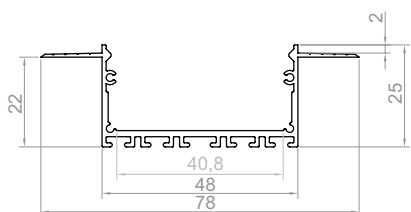

P23-7

PROFILE TYPE

architectural

COLOUR VERSIONS

silver anodised
painted in white
painted in black
anthracite grey
others - on demand

LED TAPE WIDTH

up to 3x8 mm
up to 2x12 mm

LENGTH

1000 mm, 2000 mm, 3000 mm
4000-6000 mm (on demand)

PROFILE COVERS

C6, C6 prism, C6 aluminium