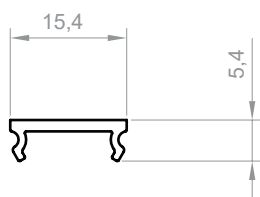

C9

COLOUR - TRANSMITTANCE

☐ Transparent	98%	1000 mm
☐ Opal	70%	2000 mm
		3000 mm

LENGTH

TO PROFILE

P25-1, P25-2, P25-3