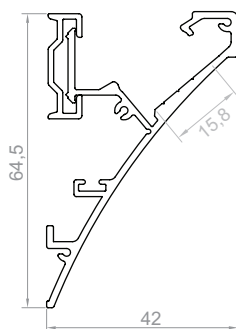

GK4-3

PROFILE TYPE

surface

LED TAPE WIDTH

up to 12 mm

COLOUR VERSIONS

silver anodised
painted in white
painted in black
anthracite grey
others - on demand

LENGTH

1000 mm, 2000 mm, 3000 mm
4000-6000 mm (on demand)

PROFILE COVERS

C15