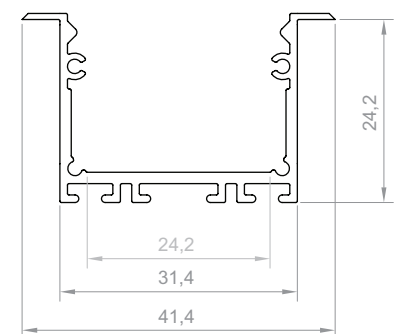

P22-1

PROFILE TYPE

architectural

LED TAPE WIDTH

up to 3x8 mm
up to 2x12 mm

COLOUR VERSIONS

silver anodised
painted in white
painted in gold
painted in black
anthracite grey
others - on demand

LENGTH

1000 mm, 2000 mm, 3000 mm
4000-6000 mm (on demand)

PROFILE COVERS

C7, C7 prism, C7 aluminium