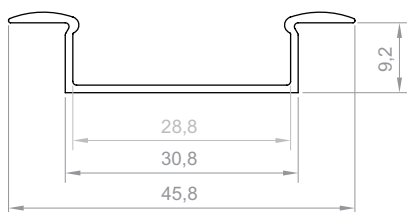

P14-1

PROFILE TYPE

recessed

LED TAPE WIDTH

up to 3x8 mm
up to 2x12 mm

COLOUR VERSIONS

silver anodised
painted in white
painted in gold
painted in black
anthracite grey
others - on demand

LENGTH

1000 mm, 2000 mm, 3000 mm
4000-6000 mm (on demand)

PROFILE COVERS

C2