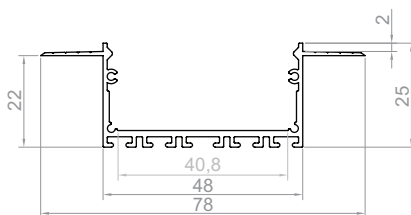

GK23-7

PROFILE TYPE

recessed

LED TAPE WIDTH

up to 3x8 mm
up to 2x12 mm

COLOUR VERSIONS

silver anodised
painted in white
painted in black
anthracite grey
others - on demand

LENGTH

1000 mm, 2000 mm, 3000 mm
4000-6000 mm (on demand)

PROFILE COVERS

C6, C6 prism, C6 aluminium