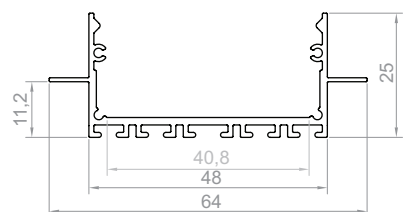

P23-2

PROFILE TYPE

architectural

COLOUR VERSIONS

silver anodised
painted in white
painted in black
anthracite grey
others - on demand

LED TAPE WIDTH

up to 5x8 mm
up to 4x10 mm
up to 3x12 mm

LENGTH

1000 mm, 2000 mm, 3000 mm
4000-6000 mm (on demand)

PROFILE COVERS

C6, C6 prism, C6 aluminium