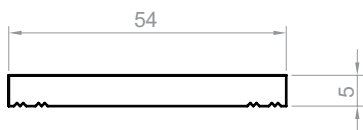

C8

COLOUR - TRANSMITTANCE

☐ Transparent	98%	1000 mm
☐ Opal	70%	2000 mm
		3000 mm

LENGTH

TO PROFILE

P24-2